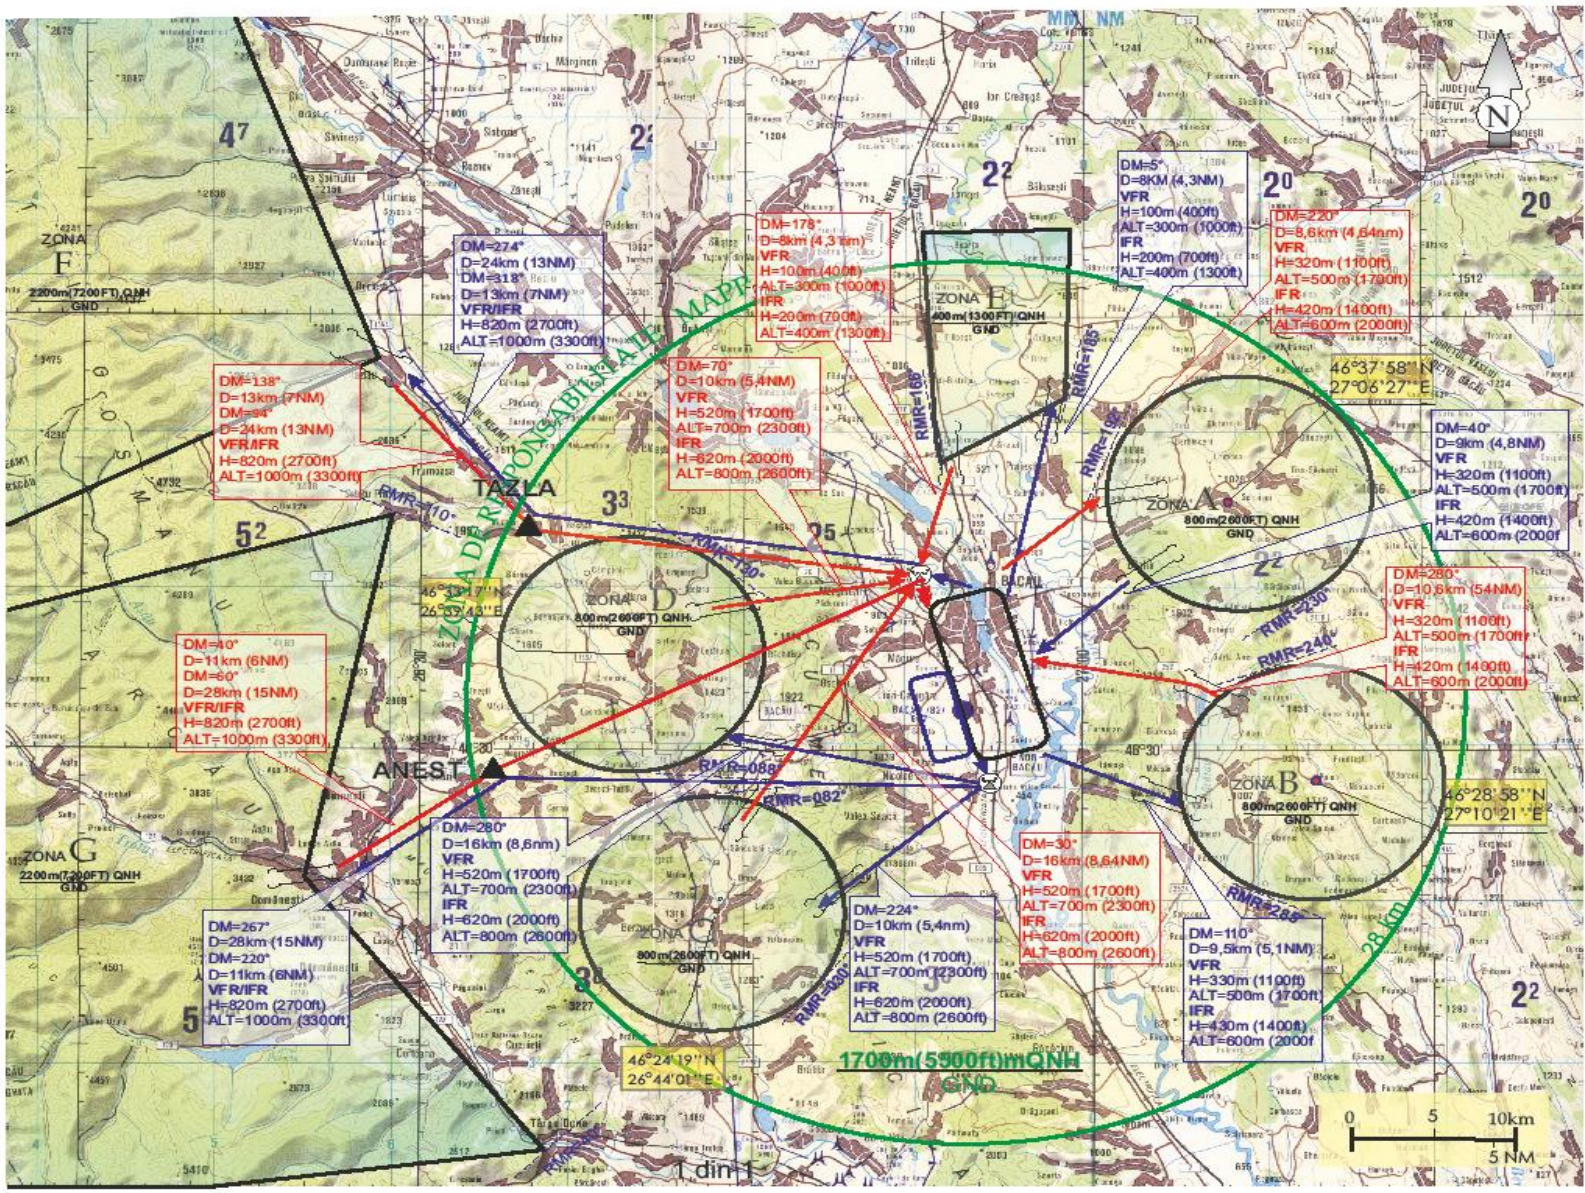

PLECARI/SOSIRI IN/DIN ZONELE DE LUCRU ELICOPTERE (cat. H) RWY 16 DEPARTURES/ARRIVALS FOR/FROM WORKING AREAS FOR HELICOPTERS (cat. H) RWY 16

LEGENDĂ

- WORKING AREAS ENTRY EXIT
- DEPARTURE FOR WORKING AREAS
- ARRIVAL FROM WORKING AREAS

LEGEND

- WORKING AREAS ENTRY EXIT
- DEPARTURE FOR WORKING AREAS
- ARRIVAL FROM WORKING AREAS